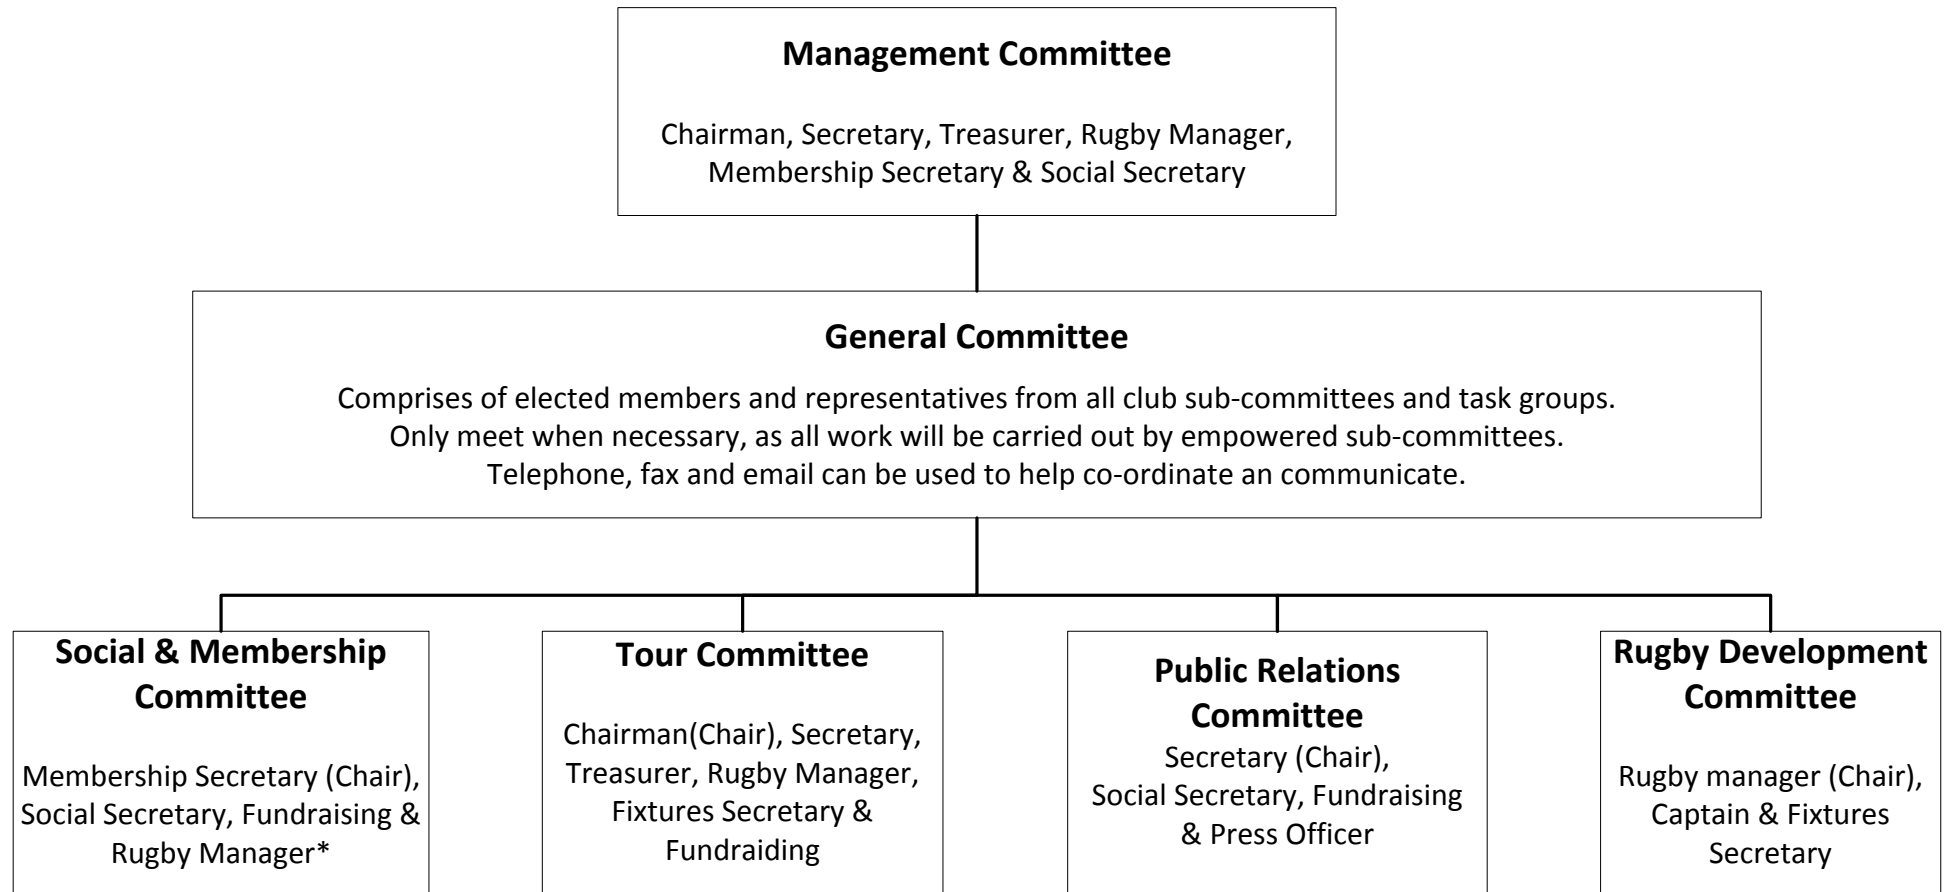

Bristol Bisons

Rugby Football Club

The South West's inclusive rugby club.

Management Structure

Version 1.2 Issued on Monday 22nd November 2010

** May attend if required, or another member of the Rugby Development Committee*